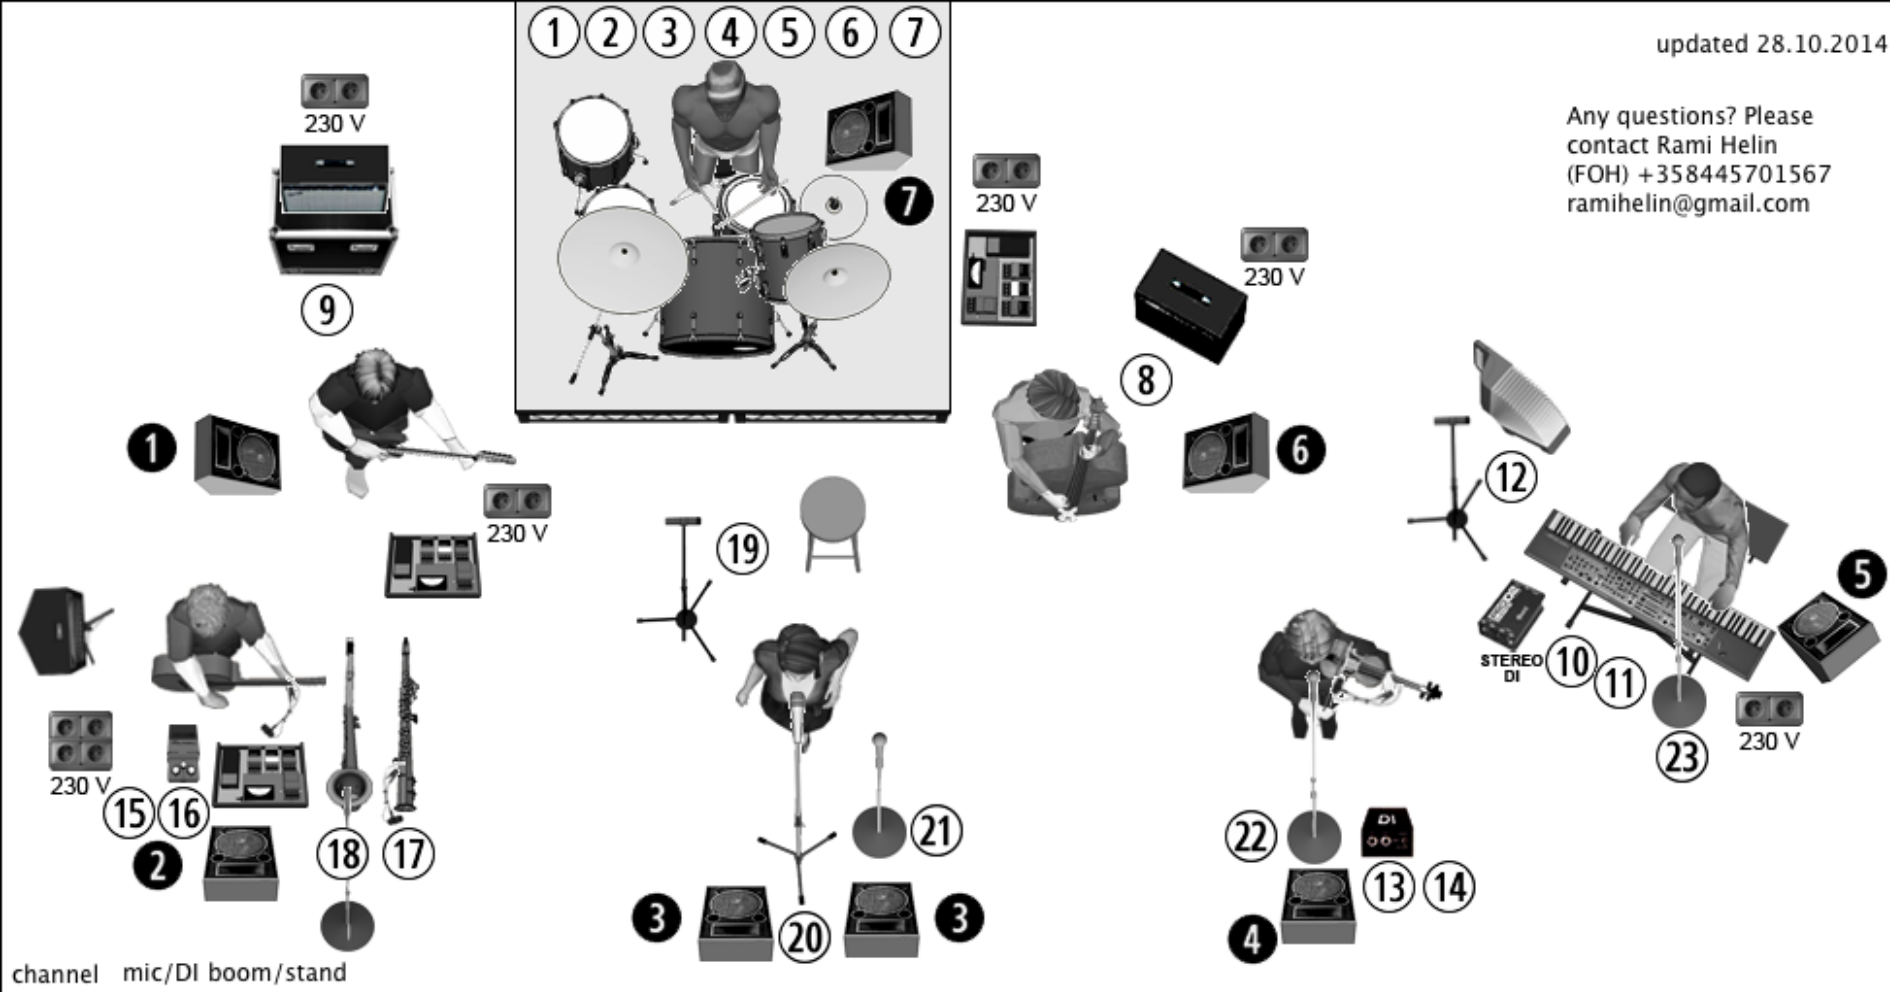

Any questions? Please  
contact Rami Helin  
(FOH) +358445701567  
ramihelin@gmail.com

channel mic/DI boom/stand

1.kick	Shure52	small	9.el gtr	xlr	17.sax soprano	xlr	25.sound fx r	FOH	<b>4</b>	Violin/bvoc - Kukka
2.sn	Shure57	small	10.key l	D.I.	18.sax tenor	xlr	MONITOR GROUPS		<b>5</b>	keyboards/acc./bvoc - Tero
3.rtom	Senn e904	clip	11.key r	D.I.	19.musical saw	Beta57	<b>1</b>	Guitar - Markus	<b>6</b>	Bass - Mikko
4.ftom1	Senn e904	clip	12.accordion	Shure 57	small	20.lead voc1	xlr	tall	<b>7</b>	Drums - Janne H.
5.ftom2	Senn e904	clip	13.violin	D.I.	21.lead voc2	xlr	straight			
6.oh r	cond	tall	14.violin2	xlr	22.voc violin	S935	tall			
7.oh l	cond	tall	15.ac gtr	xlr (gtr)	23.voc keys	S935	tall			
8.bass	xlr		16.ac gtr2	xlr (DPA)	24.sound fx l	FOH				